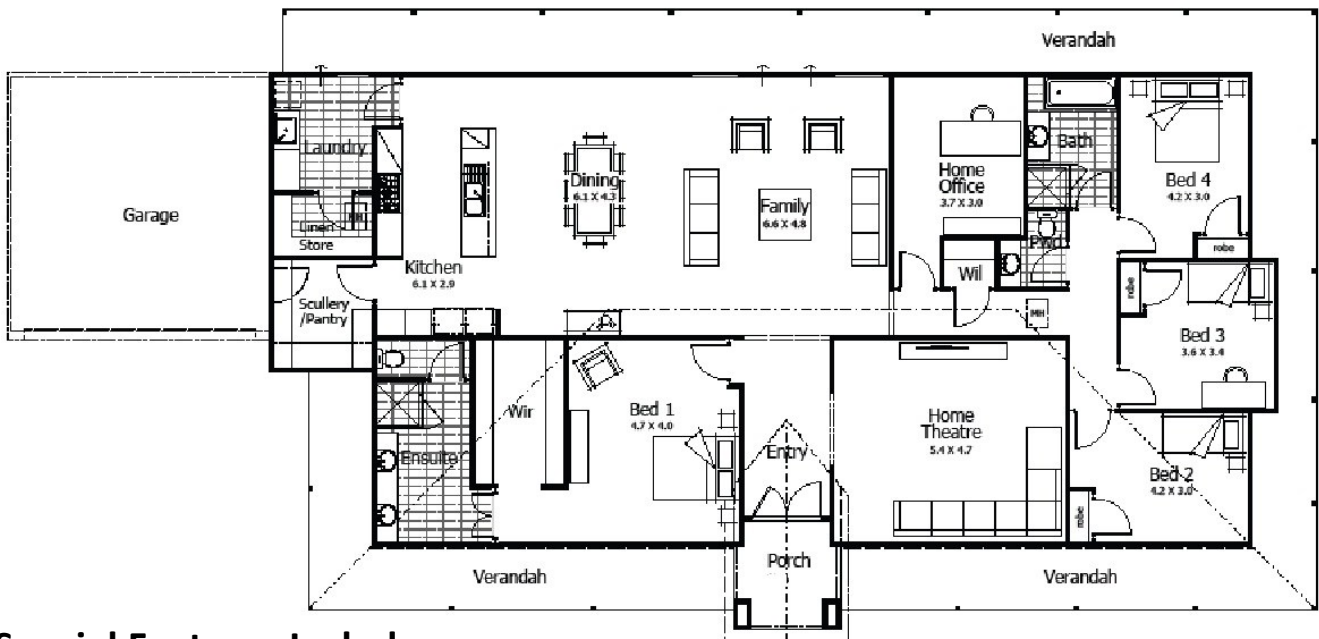

## Grevillea Grove Display Home

474 Lyon Road (corner of Morwell Entrance) Honeywood Estate Wandi

FANTASTIC INVESTMENT OPPORTUNITY - This brand new 4 bedroom 2 bathroom stunning display home comes with a **7% leaseback**

### Special Features Include:

- Large open plan living that flows through to a decked Alfresco
- Master Bedroom Suite including large walk in robe & his and hers vanities
- Spacious living areas including a Home Theatre & Home Office and a Gourmet Kitchen with plenty of storage
- Fully landscaped gardens